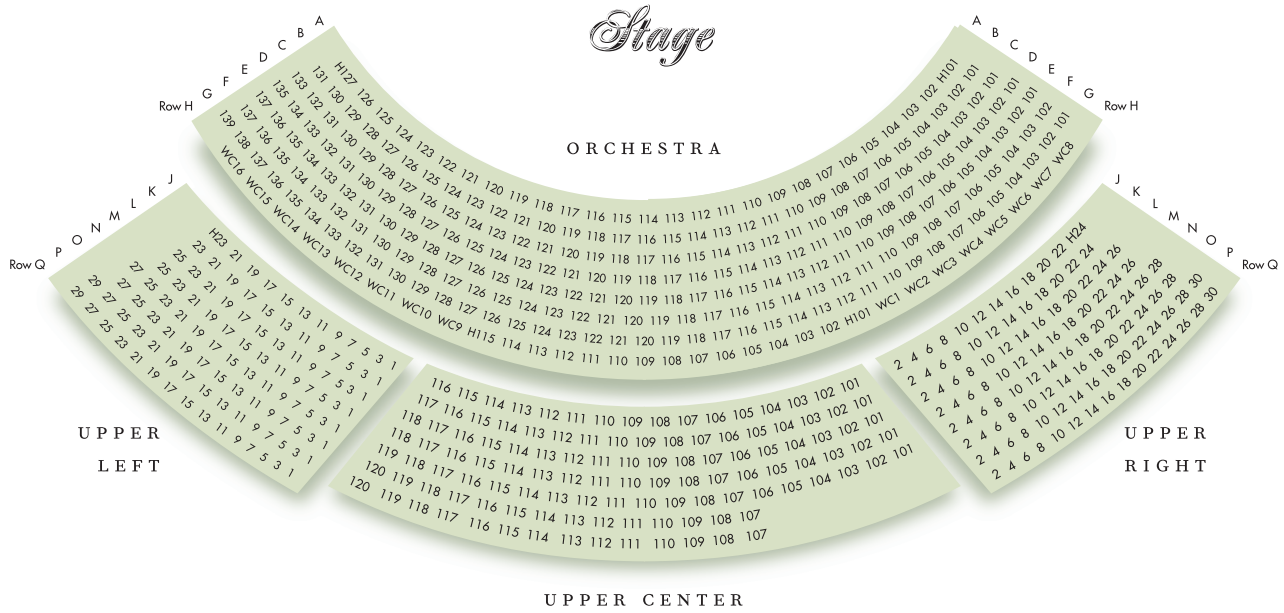

WEBB CENTER SEATING CHART

WC: Wheelchair space (for wheelchairs and wheelchair companions) H: Chair with handicap access (arm folds up)

Wheelchair locations and companion seats are available with 48 hours advance notice. Please mention your request for accessible/wheelchair seating on your order form when purchasing tickets or contact the Box Office for more information.